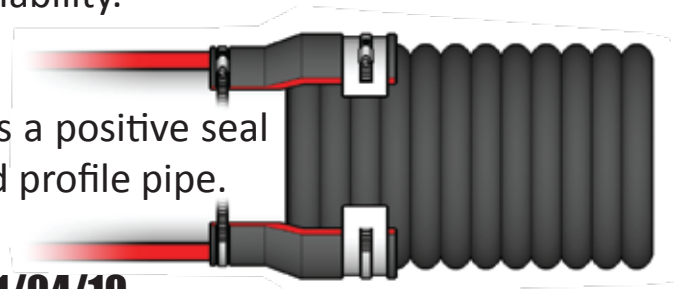

NEW
from Mission Rubber

Flex-Seal[®] Corrugated Transition Couplings

Mission introduces the best way to connect ribbed/corrugated profile pipe to smooth wall plastic drainage pipe. Corrugated pipe connectors also available. Please consult with our order desk for price and availability.

Our wide shear band ensures a positive seal is made to ribbed/corrugated profile pipe.

Price Sheet Dated 01/04/10

MR70 Series

Size	Part Number	Description	List Price	Case Qty
3"	MR70 33	3" Ribbed/Corrugated to 3" PL	\$15.26	18
4"	MR70 44	4" Ribbed/Corrugated to 4" PL	\$19.14	12
6" x 4"	MR70 64	6" Ribbed/Corrugated to 4" PL	\$51.91	8
6"	MR70 66	6" Ribbed/Corrugated to 6" PL	\$40.93	8
8"	MR70 88	8" Ribbed/Corrugated to 8" PL	\$62.90	4
10"	MR70 1010	10" Ribbed/Corrugated to 10" PL	\$276.05	1
12"	MR70 1212	12" Ribbed/Corrugated to 12" DR 25/26/35 PL	\$374.86	1
15"	MR70 1515	15" Ribbed/Corrugated to 15" DR 26/35 PL	\$440.57	1
18"	MR70 1818	18" Ribbed/Corrugated to 18" DR 25 PL	\$514.25	1
24"	MR70 2424	24" Ribbed/Corrugated to 24" DR 25 PL	\$705.42	1
30"	MR70 3030	30" Ribbed/Corrugated to 30" DR 25 PL	\$972.70	1
36"	MR70 3636	36" Ribbed/Corrugated to 36" DR 25 PL	\$1,186.21	1
42"	MR70 4242	42" Ribbed/Corrugated to 42" DR 25 PL	\$1,392.68	1
48"	MR70 4848	48" Ribbed/Corrugated to 48" DR 25 PL	\$1,476.60	1